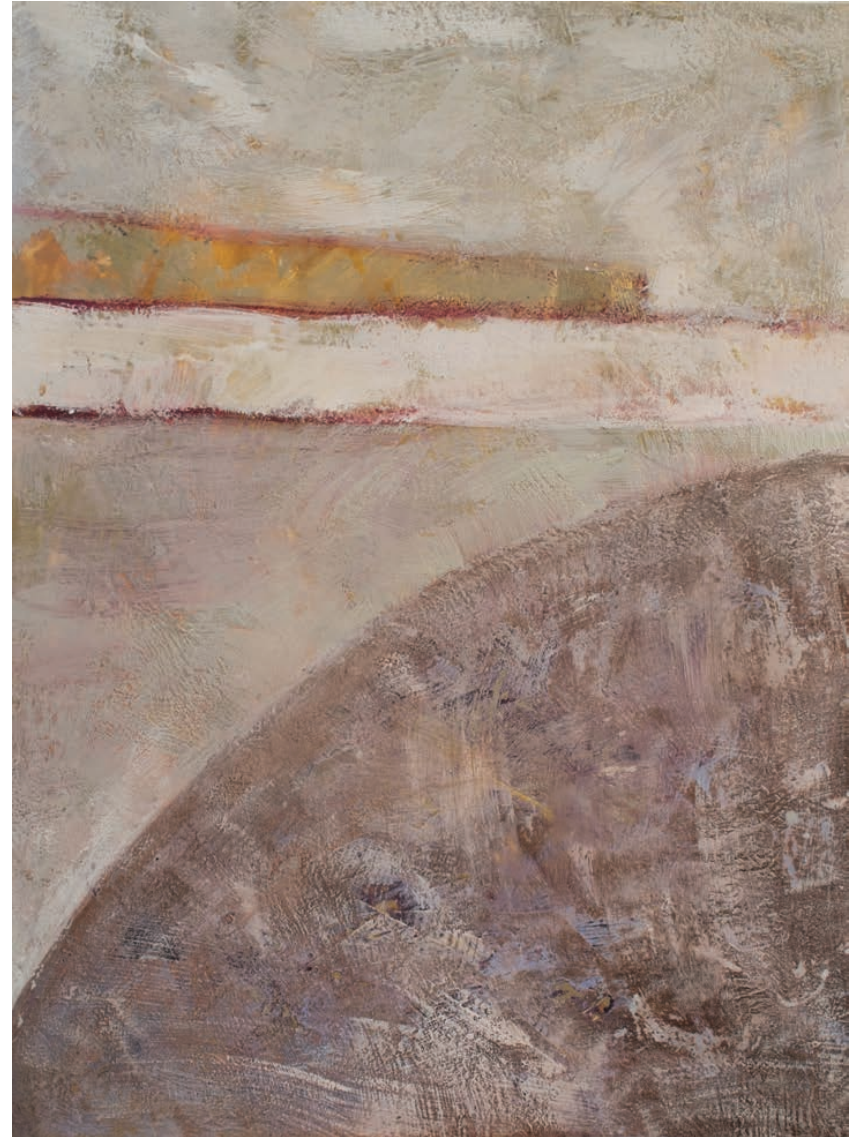

The scenes I paint are at once peaceful and reflective but challenge the viewer to see. Wax from my honeybee hives, damar crystals from fir trees and raw pigments – I heat and mix these three core substances to create arresting images of beauty.

**Earth Force**  
beeswax, carbon, graphite, and pigment on birch board, 36 x 56 inches

**In Between**  
encaustic on birch board, 40 x 30 inches